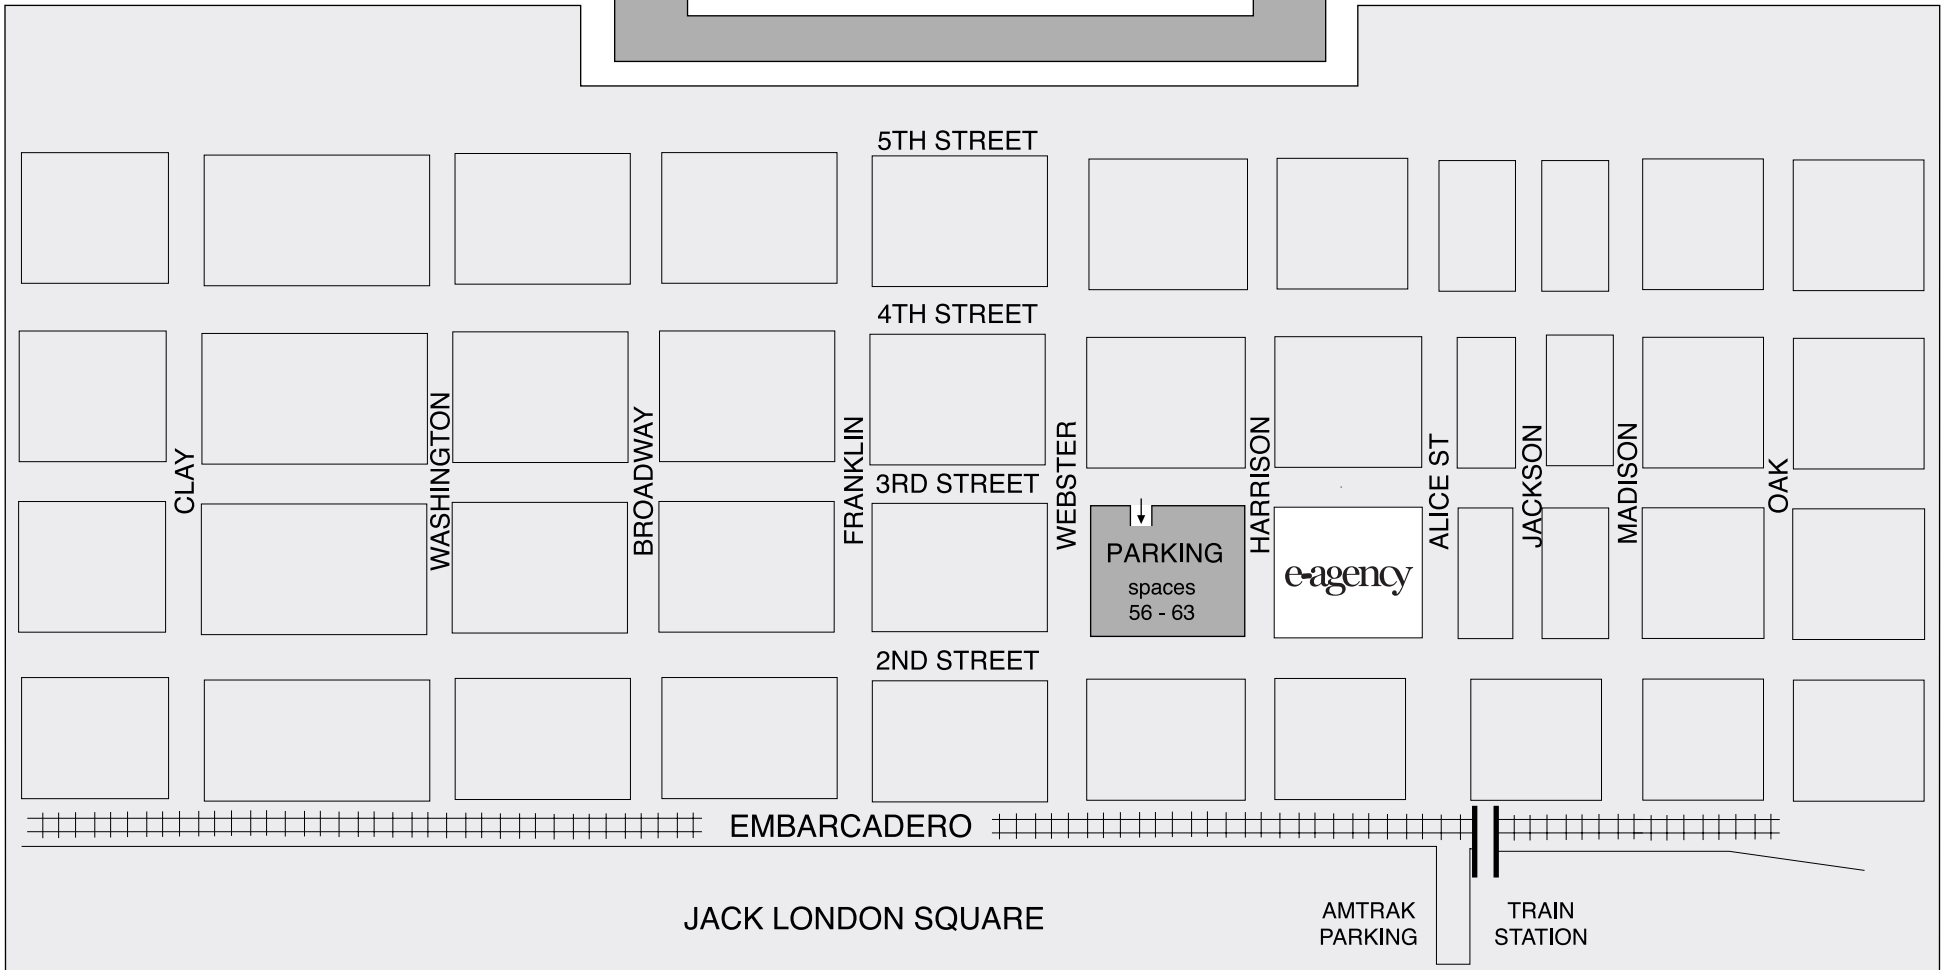

FROM SACRAMENTO

- Take 980 to 880 South.
- Exit Jackson St.
- Right on Jackson St.
- Right on Third St.
- Corner of Third and Harrison

FROM SAN FRANCISCO

- Go over Bay Bridge.
- Take 980 to 880 South. (Do not take 880 directly over bridge or you will end up passing the exit)
- Exit Jackson St.
- Right on Jackson St.
- Right on Third St.
- Corner of Third and Harrison

FROM HAYWARD

- Take 880 North.
- Exit Oak St.
- Left on Oak.
- Right on Third St.
- Corner of Third and Harrison

PARKING: Spaces **56 - 63** are available for guests and e-agency employee parking. Parking entrance is located on Third Street.